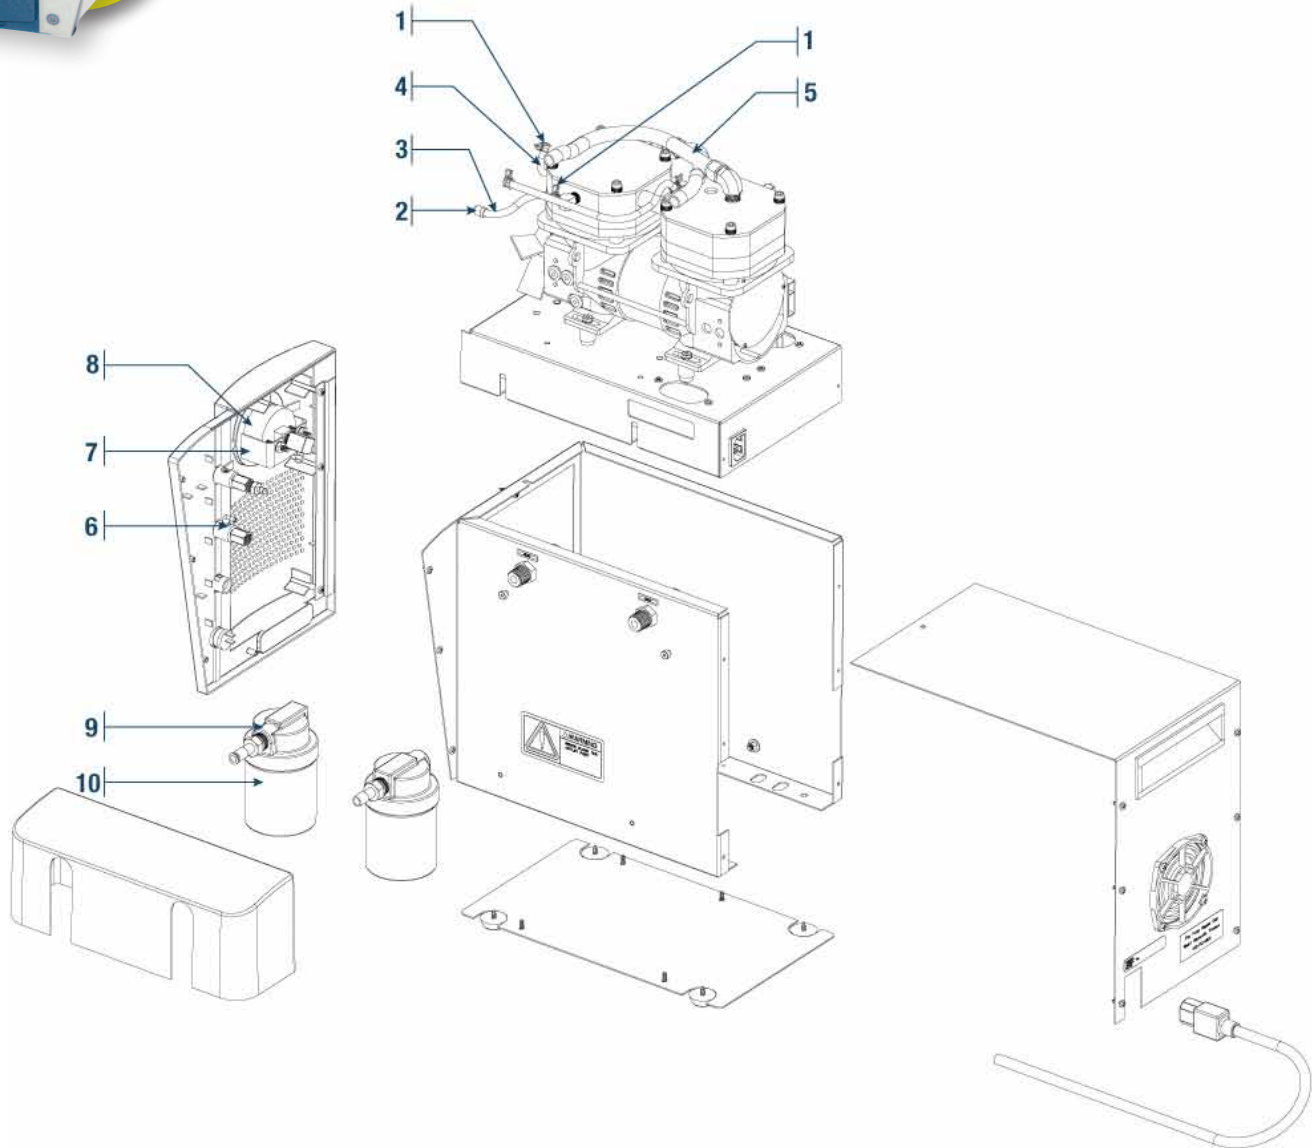

Chemical Duty PTFE Dry Vacuum Pumps

Self-Cleaning Dry Vacuum Systems™ Models 2025/2026/2027/2028

Tubing Service Kit CAT. No. 2025K-06 for Models 2025/2026/2027/2028

| ID | Qty. | Description |
|------------------------------------|----------|------------------|
| Tubing Service Kit 2025K-06 | | |
| 1 | 4 | Hose Clamp 5/16" |
| 2 | 2 | Hose Clamp 1/8" |
| 3 | 0.35 ft. | Tubing |
| 4 | 1.60 ft. | Tubing |
| 5 | 1.30 ft. | Tubing |
| 6 | 1 | Gasket |
| 7 | 1 | U-Clamp |

Individual Spare Parts for Models 2025/2026/2027/2028

| ID | Qty. | CAT. No. | Description |
|----------------|------|----------|---|
| 8 ¹ | 1 | 726123 | Analog Vacuum Gauge 2" Dial (mbar/kPa) |
| 8 ¹ | 1 | 726125 | Analog Vacuum Gauge 2" Dial (in Hg/cm Hg) |
| 9 | 2 | 1423B | Glass Jar Assembly |
| 10 | 2 | 1415B | Replacement Glass Jar |